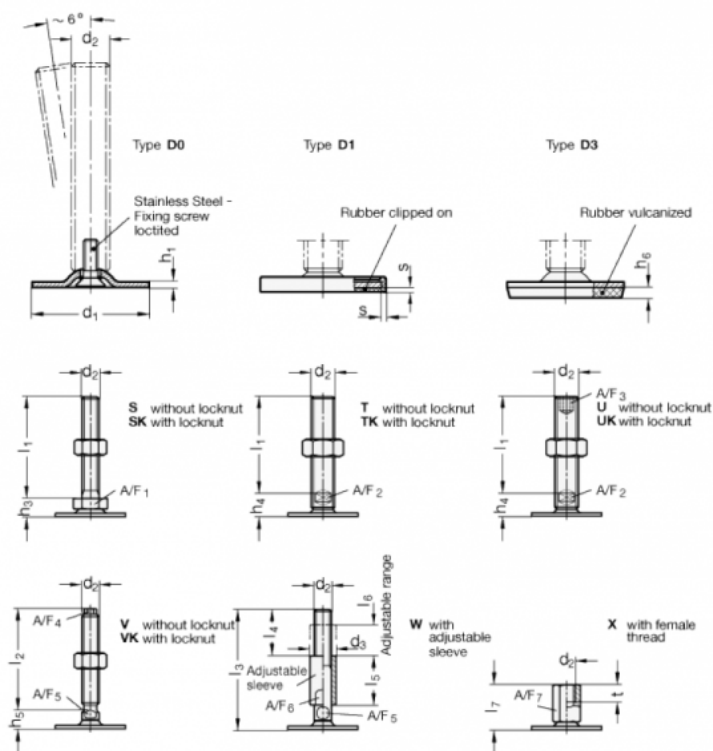

Article number: 204180M24200D3TK
 Description: E+G levelling foot
 GN 41-80-M24-200-D3-TK
 Note: TK With nut, Wrench flat at the bottom

Measures

- A/F2 = 19
- d1 = 80
- d2 = M24
- h1 = 3
- h4 = 21
- h6 = 5
- l1 = 200
- s =